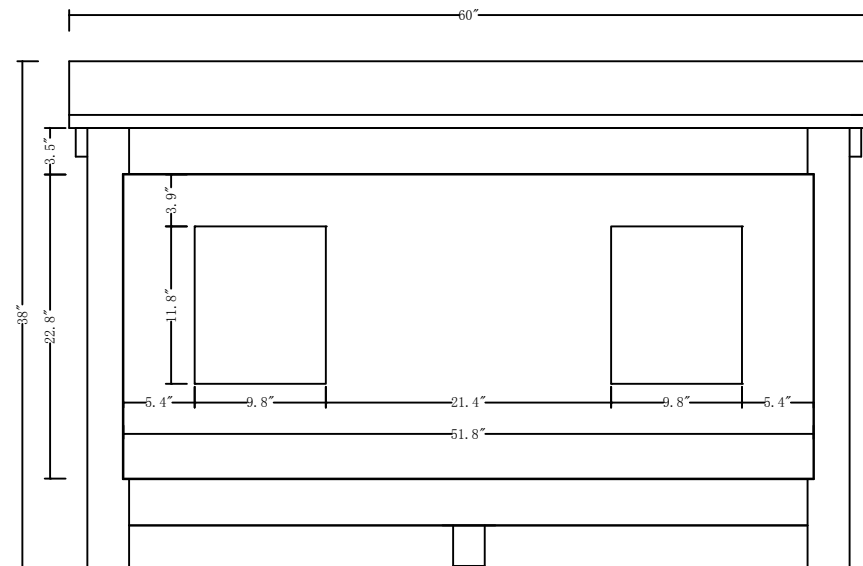

MODEL: ABERDEEN60

WATER CREATION

MODEL: ABERDEEN60

MODEL: ABERDEEN60

MODEL: ABERDEEN-M-2436

MODEL: F2-0012