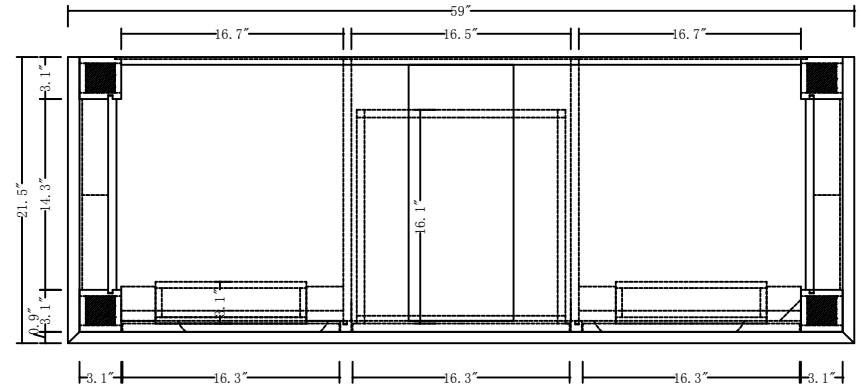

MODEL: ABERDEEN60

WATER CREATION

MODEL: ABERDEEN60

MODEL: ABERDEEN60

MODEL: ABERDEEN-M-2436

MODEL: F2-0012