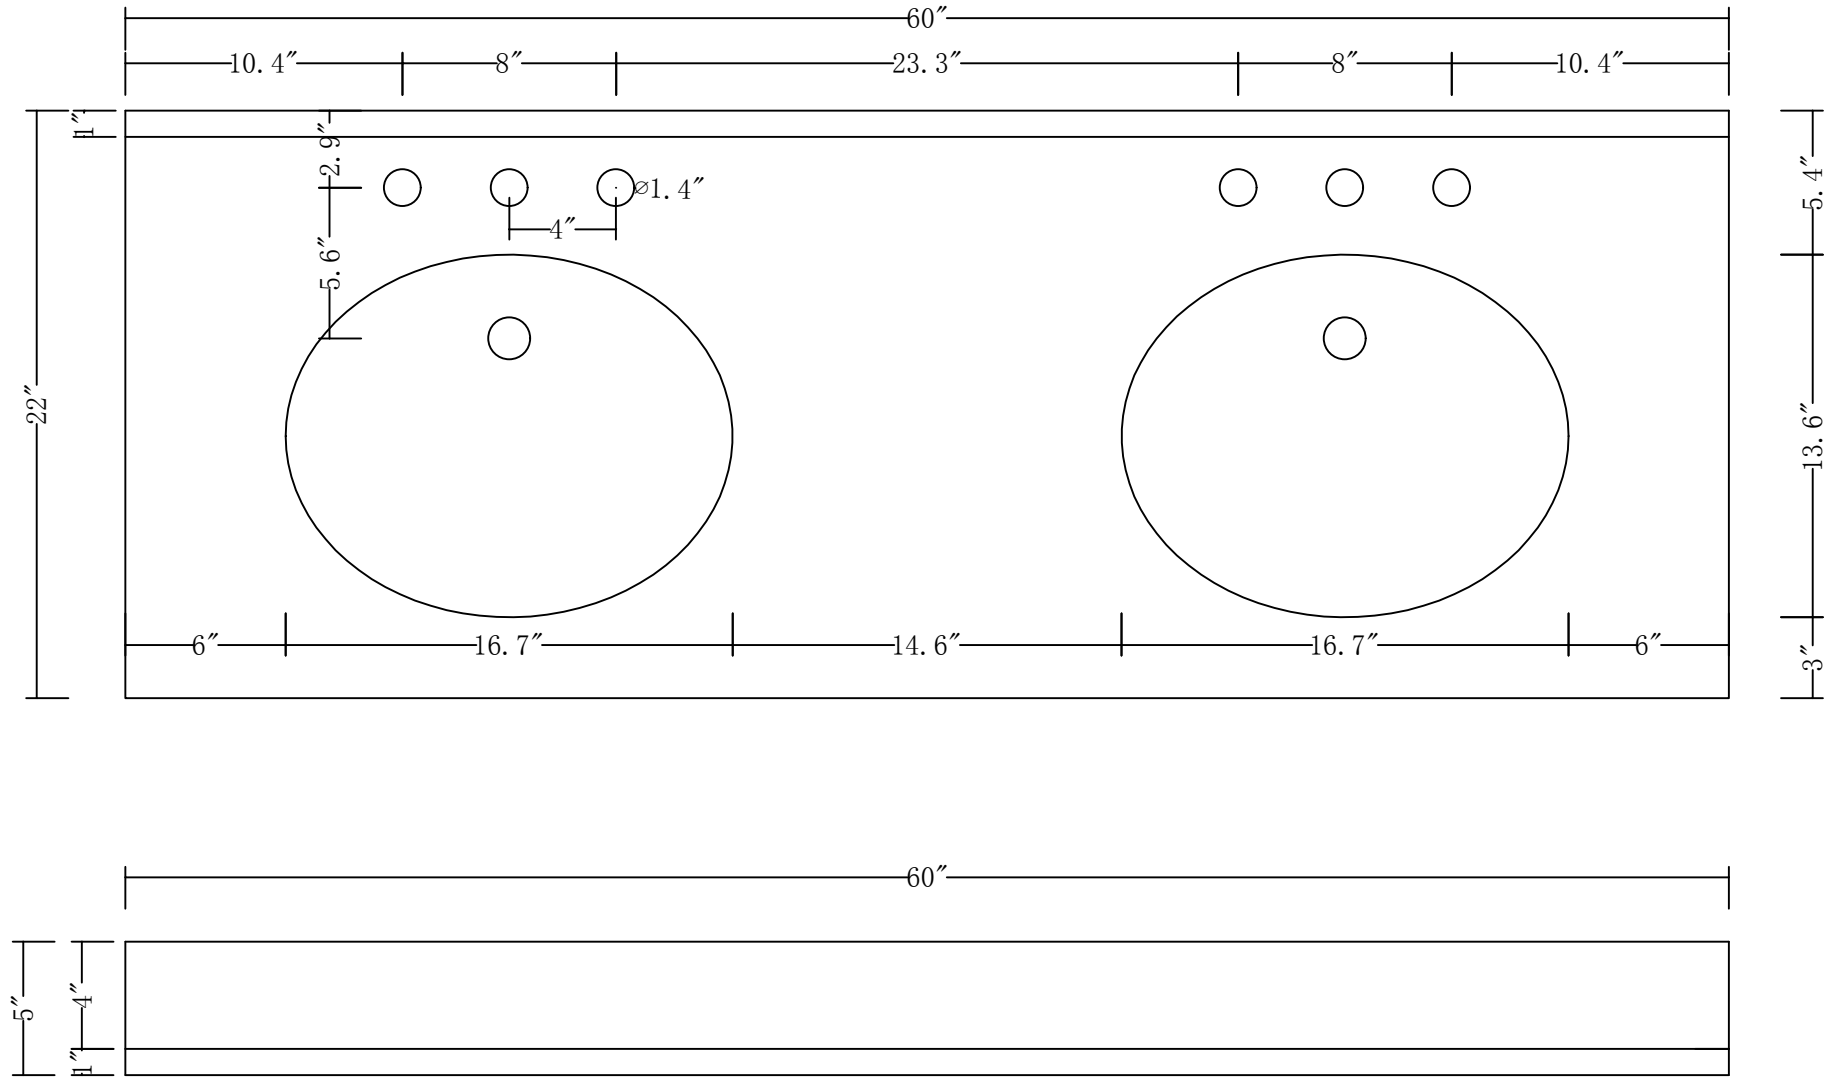

MODEL: ABERDEEN60

WATER CREATION

MODEL: ABERDEEN60

MODEL: ABERDEEN60

MODEL: ABERDEEN-M-2436

MODEL: F2-0012