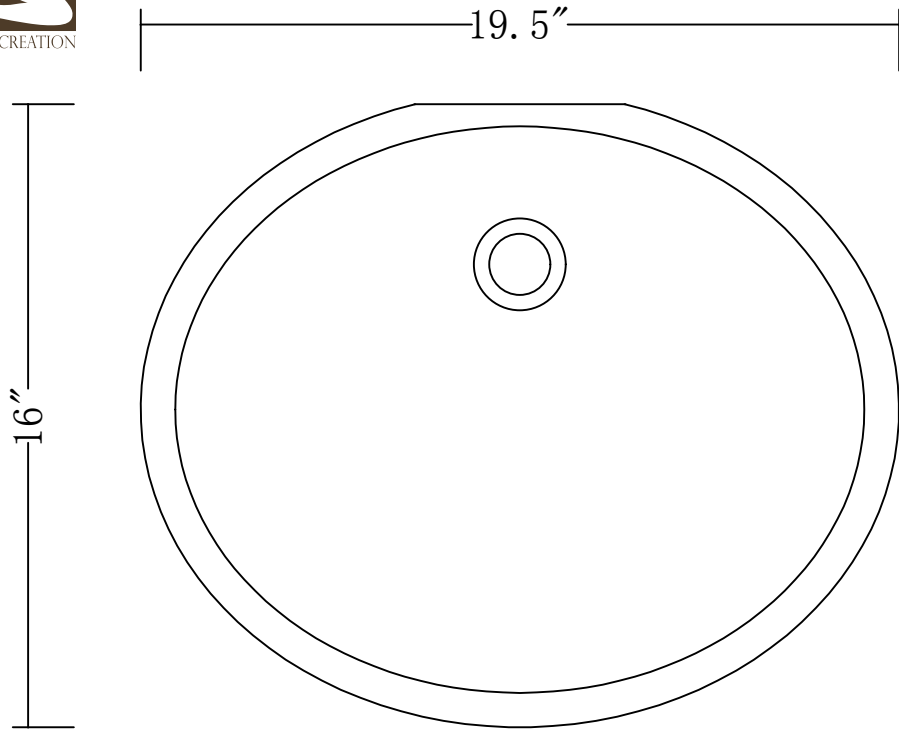

MODEL: ABERDEEN60

WATER CREATION

MODEL: ABERDEEN60

MODEL: ABERDEEN60

MODEL: ABERDEEN-M-2436

MODEL: F2-0012